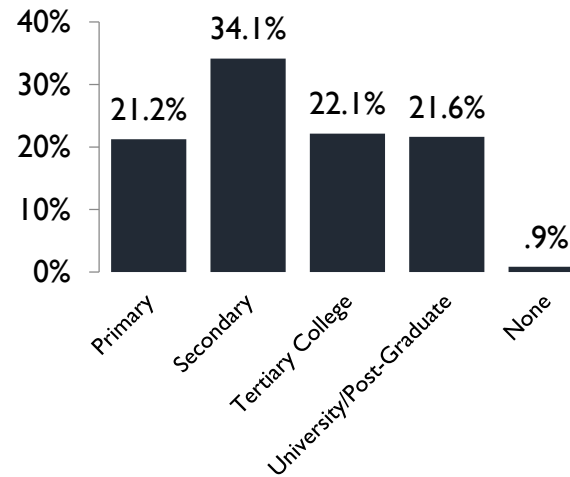

N=900

UASIN GISHU WOMAN REP

Assuming the elections for Uasin Gishu Senator were to be held today, which candidate would you vote for?

Age

Gender

Employment

Marital Status

Level of Education