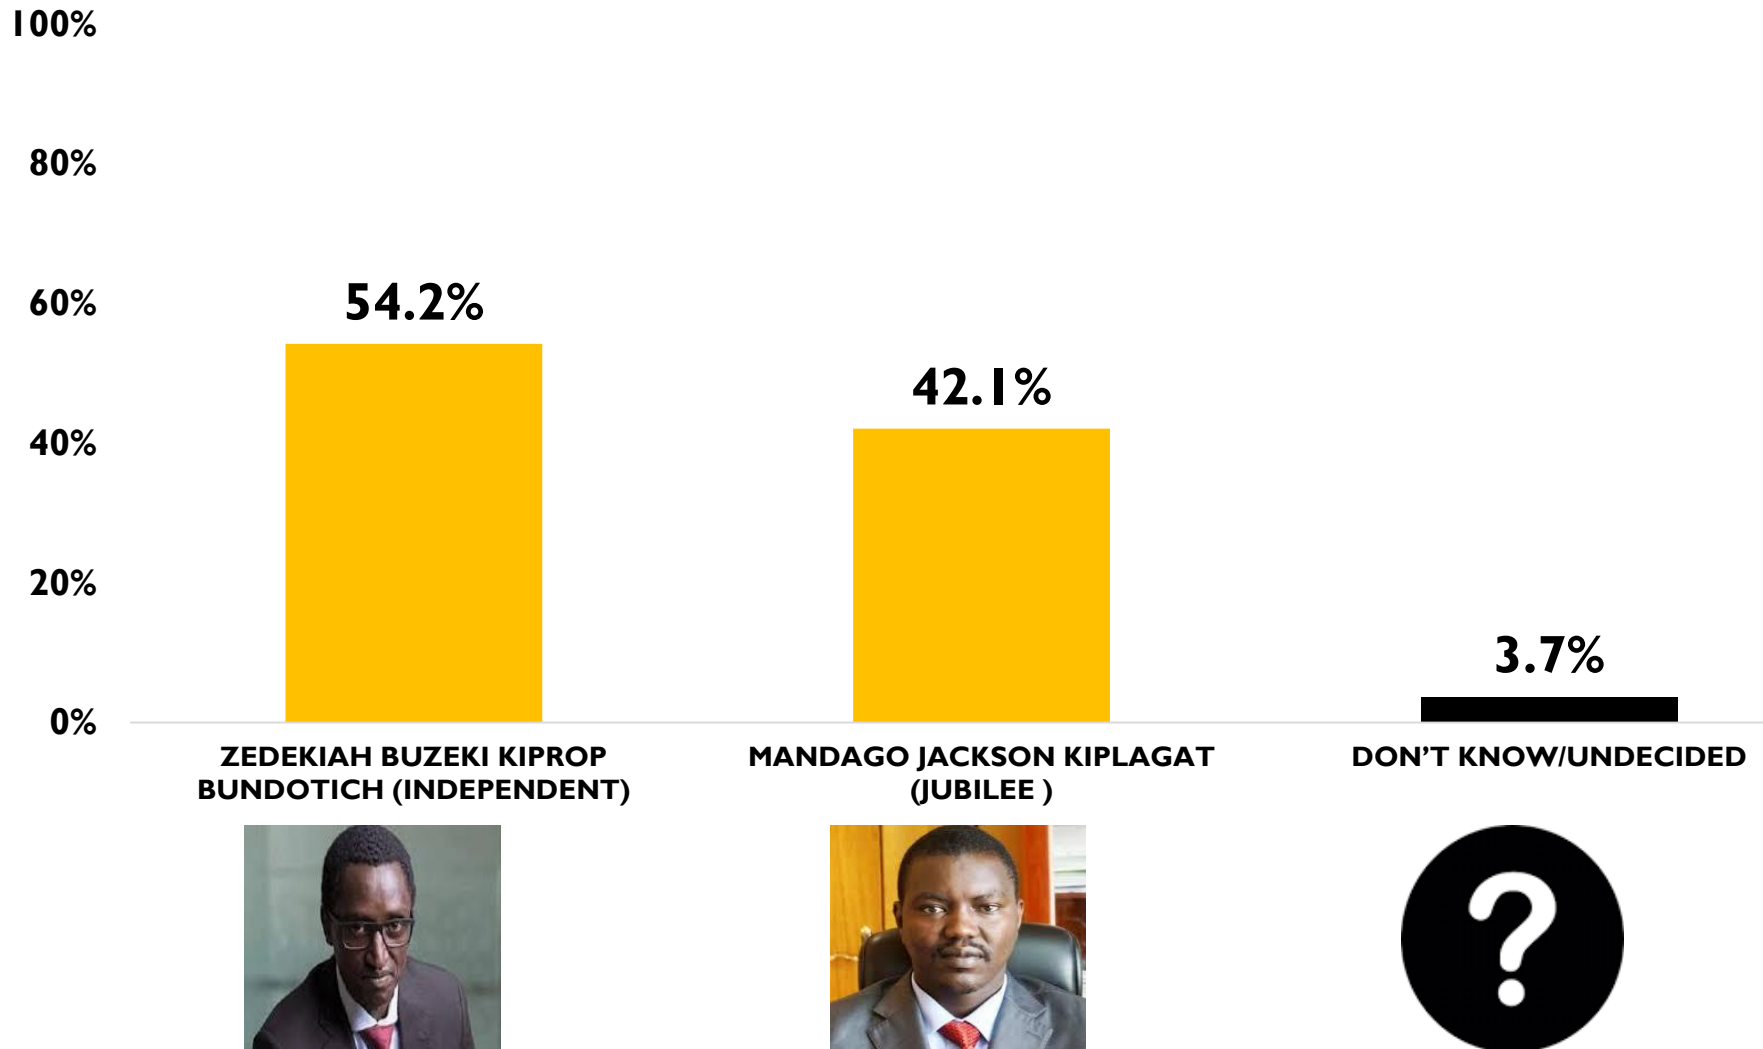

UASIN GISHU COUNTY POPULARITY POLL

infotrak

Research & Consulting

For clarification and information on other counties, please contact:

Mary Mburu: +254 728 017518

Walter Nyabundi: +254 712 415463

Email: mary.mburu@infotrakresearch.com

Email: walter.nyabundi@infotrakresearch.com

- **This is a syndicated CountyTrak Poll. CountryTrak is a syndicated County Performance Index that was launched in 2015 to provide objective information on citizen's perception of the county governments and the elected leaders therein. CountyTrak is a product of the Infotrak Poll . This particular survey was financed and conducted by Infotrak Research and Consulting using Computer Assisted Personal Interviews (CAPI). Data collection was done through face to face household interviews.**
- **A sample of 900 respondents were interviewed to represent the Uasin Gishu County registered adult voters as per the provisional register which stands at 450,055. This sample translates into a margin of error of -/+ 3.3 at 95% degree of confidence.**
- **The sampling frame was designed to cover all the 6 constituencies and 30 wards of Uasin Gishu County. The sample split was guided by population proportionate to size as stipulated in the 2017 IEBC voter register.**
- **The questions asked are highlighted under each graphic presentation.**
- **Data was collected between 22nd June - 2nd July 2017.**

Assuming the elections for Uasin Gishu Governor were to be held today, which candidate would you vote for?

UASIN GISHU SENATOR

Assuming the elections for Uasin Gishu Senator were to be held today, which candidate would you vote for?