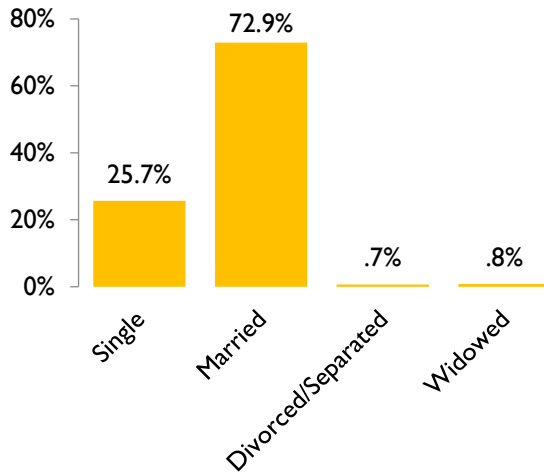

N=900

UASIN GISHU WOMAN REP

Assuming the elections for Uasin Gishu Senator were to be held today, which candidate would you vote for?

Age

Gender

Employment

Marital Status

Level of Education

Religion