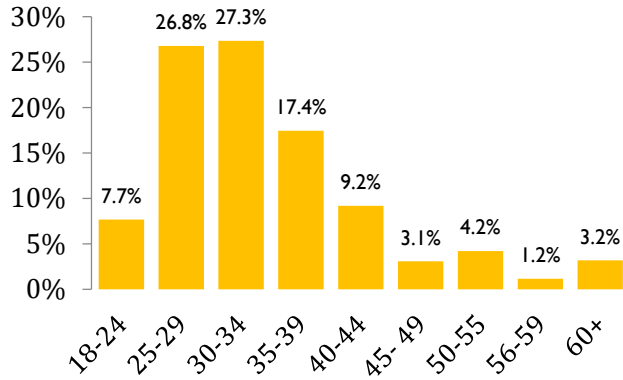

Assuming the elections for Uasin Gishu Governor were to be held today, which candidate would you vote for?

UASIN GISHU SENATOR

Assuming the elections for Uasin Gishu Senator were to be held today, which candidate would you vote for?

N=900

UASIN GISHU WOMAN REP

Assuming the elections for Uasin Gishu Senator were to be held today, which candidate would you vote for?

Age

Gender

Employment

Marital Status

Level of Education