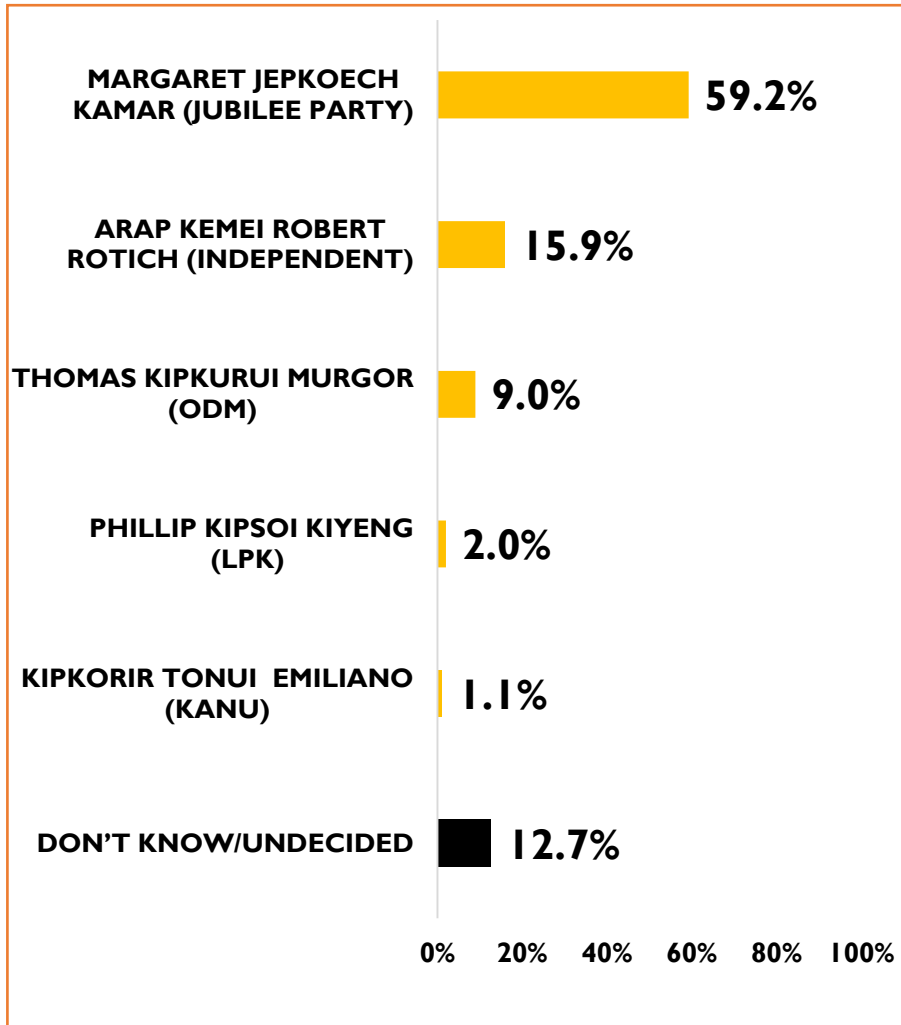

UASIN GISHU SENATOR

Assuming the elections for Uasin Gishu Senator were to be held today, which candidate would you vote for?

N=900