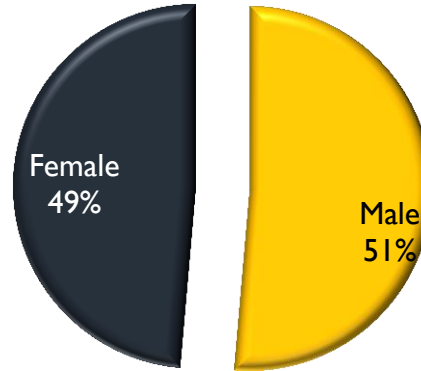

N=900

UASIN GISHU WOMAN REP

Assuming the elections for Uasin Gishu Senator were to be held today, which candidate would you vote for?

Age

Gender

Employment

Marital Status

Level of Education

Religion