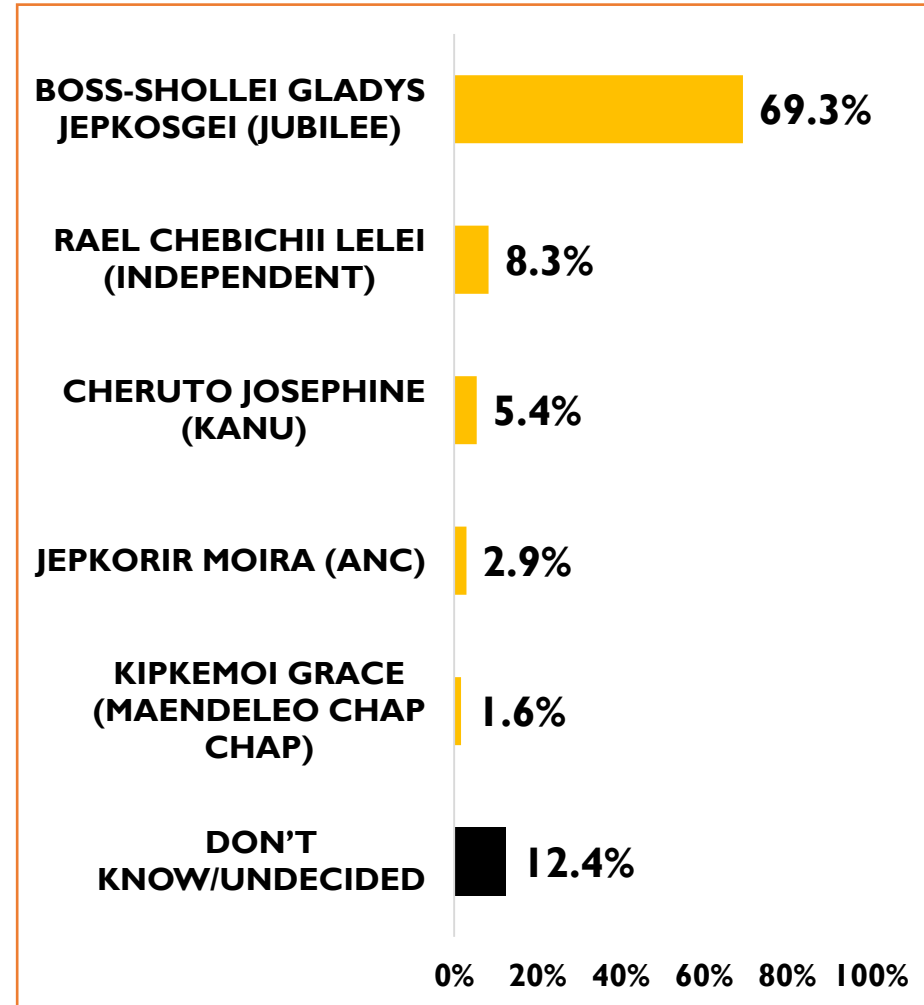

Email: walter.nyabundi@infotrakresearch.com

- **This is a syndicated CountyTrak Poll. CountryTrak is a syndicated County Performance Index that was launched in 2015 to provide objective information on citizen's perception of the county governments and the elected leaders therein. CountyTrak is a product of the Infotrak Poll . This particular survey was financed and conducted by Infotrak Research and Consulting using Computer Assisted Personal Interviews (CAPI). Data collection was done through face to face household interviews.**
- **A sample of 900 respondents were interviewed to represent the Uasin Gishu County registered adult voters as per the provisional register which stands at 450,055. This sample translates into a margin of error of -/+ 3.3 at 95% degree of confidence.**
- **The sampling frame was designed to cover all the 6 constituencies and 30 wards of Uasin Gishu County. The sample split was guided by population proportionate to size as stipulated in the 2017 IEBC voter register.**
- **The questions asked are highlighted under each graphic presentation.**
- **Data was collected between 22nd June - 2nd July 2017.**

Assuming the elections for Uasin Gishu Governor were to be held today, which candidate would you vote for?

UASIN GISHU SENATOR

Assuming the elections for Uasin Gishu Senator were to be held today, which candidate would you vote for?

N=900

UASIN GISHU WOMAN REP

Assuming the elections for Uasin Gishu Senator were to be held today, which candidate would you vote for?

Age

Gender

Employment

Marital Status

Level of Education