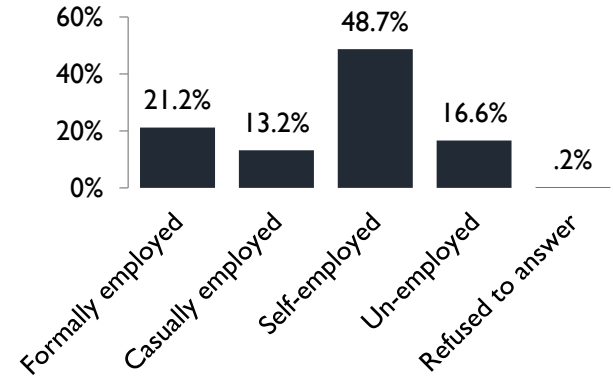

N=900

UASIN GISHU WOMAN REP

Assuming the elections for Uasin Gishu Senator were to be held today, which candidate would you vote for?

Age

Gender

Employment

Marital Status

Level of Education